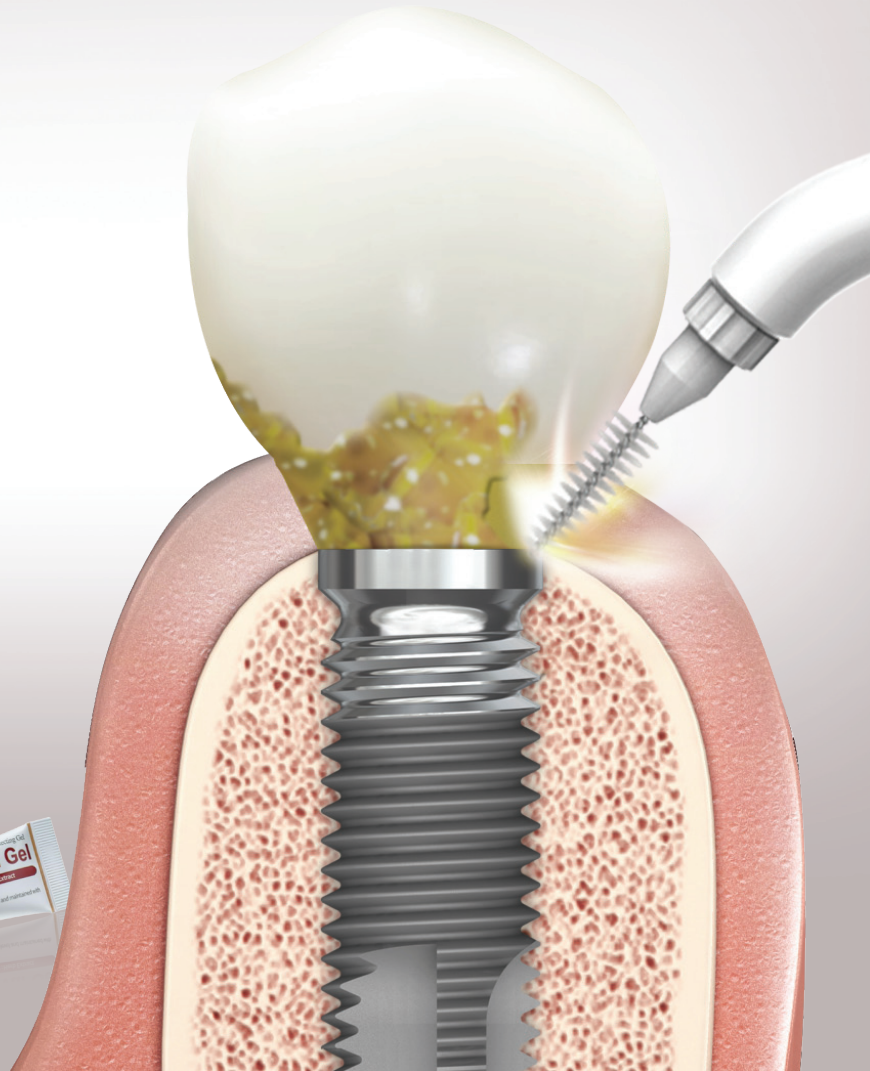

# Dr. Plant

## Introduction

Patients managed at home  
 Prevention of peri-implantitis  
 Applied inside the mouth mirror and LED lights  
 can easily see  
 Toothbrush can choose 5 different sizes, depend-  
 ing on oral conditions  
 Easy to control & Low maintenance costs  
 Functional toothpaste for gum treatment  
 Remove plaque, bad breath  
 Ingredients: Vitamin C · E, propolis, peppermint  
 oil and others

## Clinical Case