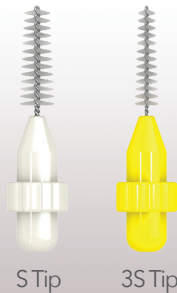

## Introduction

Patients managed at home  
 Prevention of peri-implantitis  
 Applied inside the mouth mirror and LED lights  
 can easily see  
 Toothbrush can choose 5 different sizes, depend-  
 ing on oral conditions  
 Easy to control & Low maintenance costs  
 Functional toothpaste for gum treatment  
 Remove plaque, bad breath  
 Ingredients: Vitamin C · E, propolis, peppermint  
 oil and others